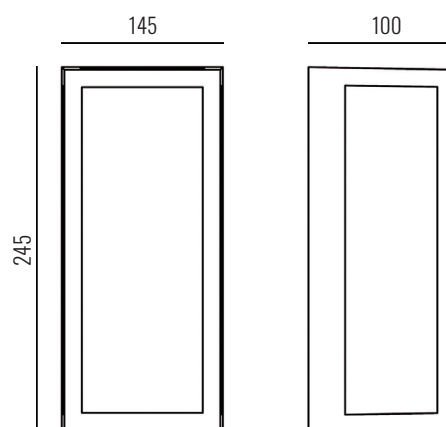

TECHNICAL DATA

TYPE

Professional LED for Exterior Lighting.

PRO	CRI ≥ 80	
IP54		L°
AC85-265V 50/60Hz		50000h

DIMENSION DRAW

Model:	Soft Topaz RE
Format:	Rectangular
Location:	Exterior
Wattage:	12W
Materials:	Aluminium
Led Color:	3000K / 4000K / 6500K
Product Dimension:	100*245*145mm
IP Code:	54
Fixation:	Wall
CRI :	80
Lumen Output:	750LM
Frequency:	50/60 Hz
Beam Angle:	L°